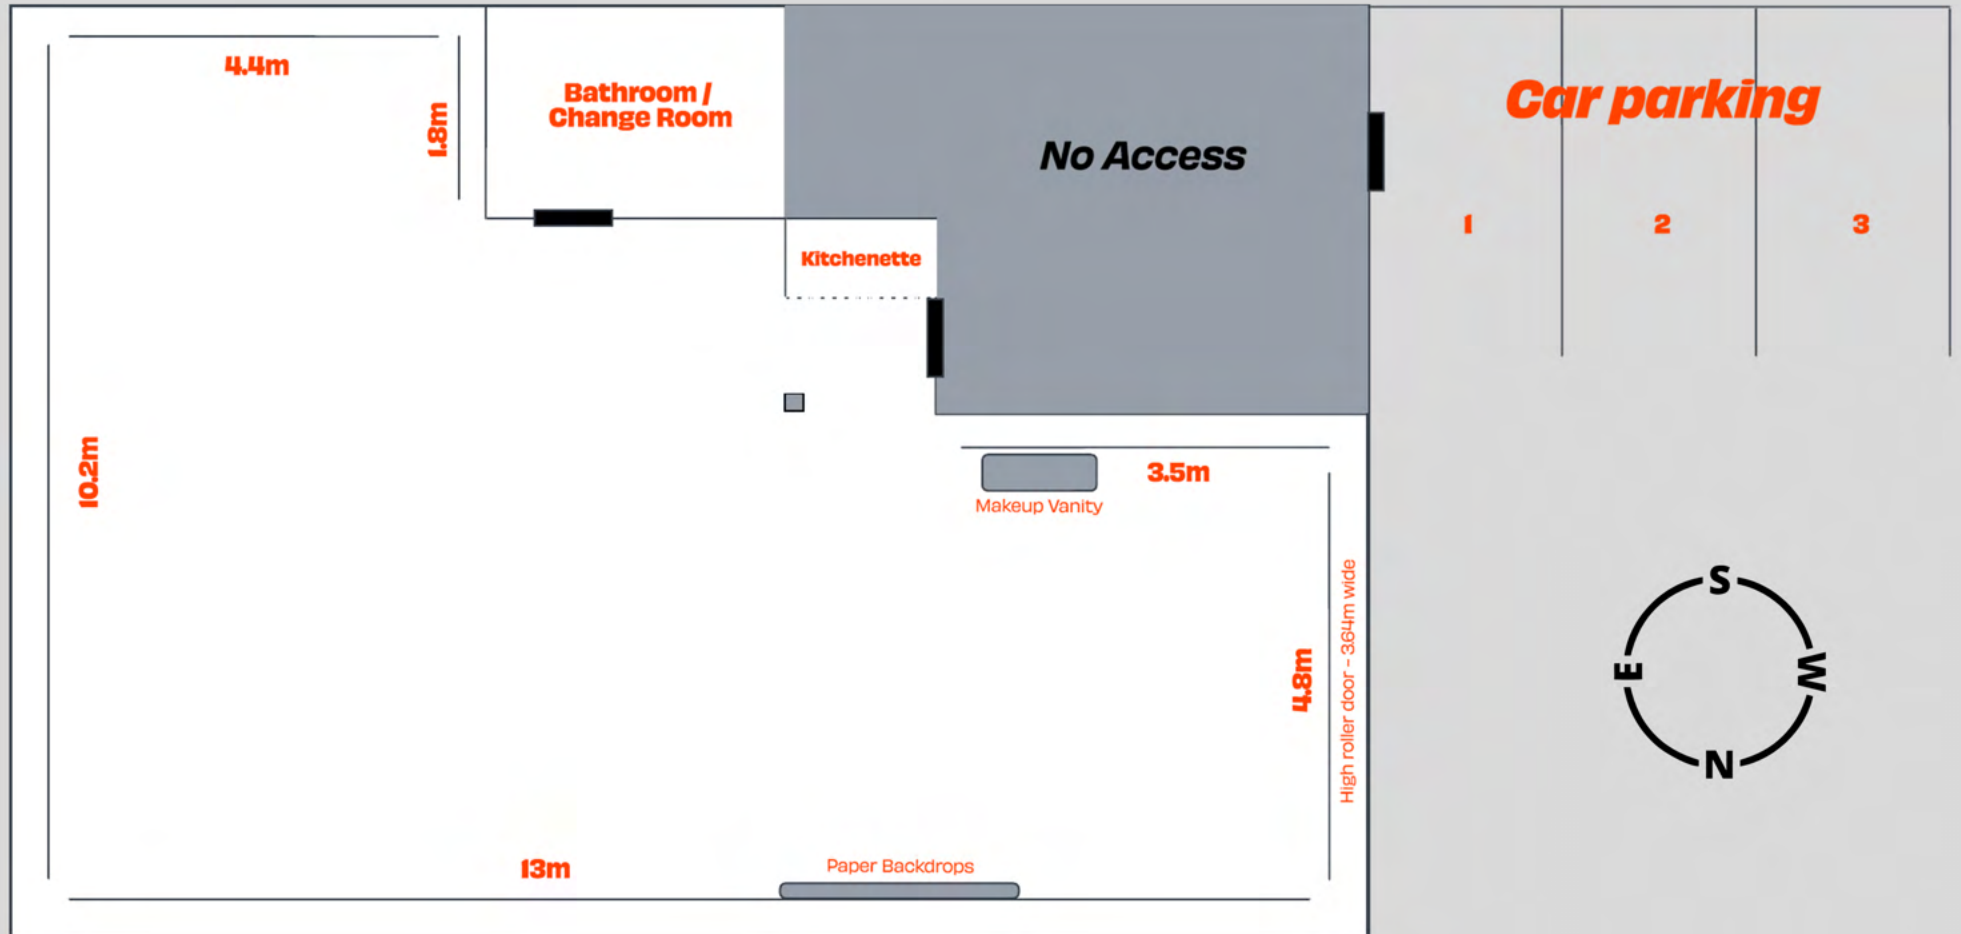

Our raw concrete walls and reflective concrete floors are the perfect foundation to build a strong and impactful image for your project.

The front of the studio benefits from indirect natural light all day, courtesy of the huge west-facing roller door. Direct sunlight begins to creep in to the studio in the afternoon, perfect for dreamy, contrasty silhouettes and long golden shadows.

The studio has vehicle access all the way to the roller door for unloading, dedicated studio parking on site and ample free street parking.

INCLUSIONS

- Raw concrete walls
- Sealed reflective cement floors
- Paper backdrop mounts
- 3m x 3m rolling backdrops
- Bathroom / Change Room
- Kitchenette
- Makeup Vanity
- Clothes Rack with steamer
- Client Lounge area
- Nearby Cafe (in complex, open from 5am – 2pm)
- Ample car parking in front of studio + street parking (Canberra St)
- Disabled/wheelchair - friendly and suitable emergency exits
- Sun enters through open roller door from 1pm onwards (west facing)
- 125L bar fridge
- 10 amp powerpoints

FLOOR PLAN

**SEE YOU
SOON**